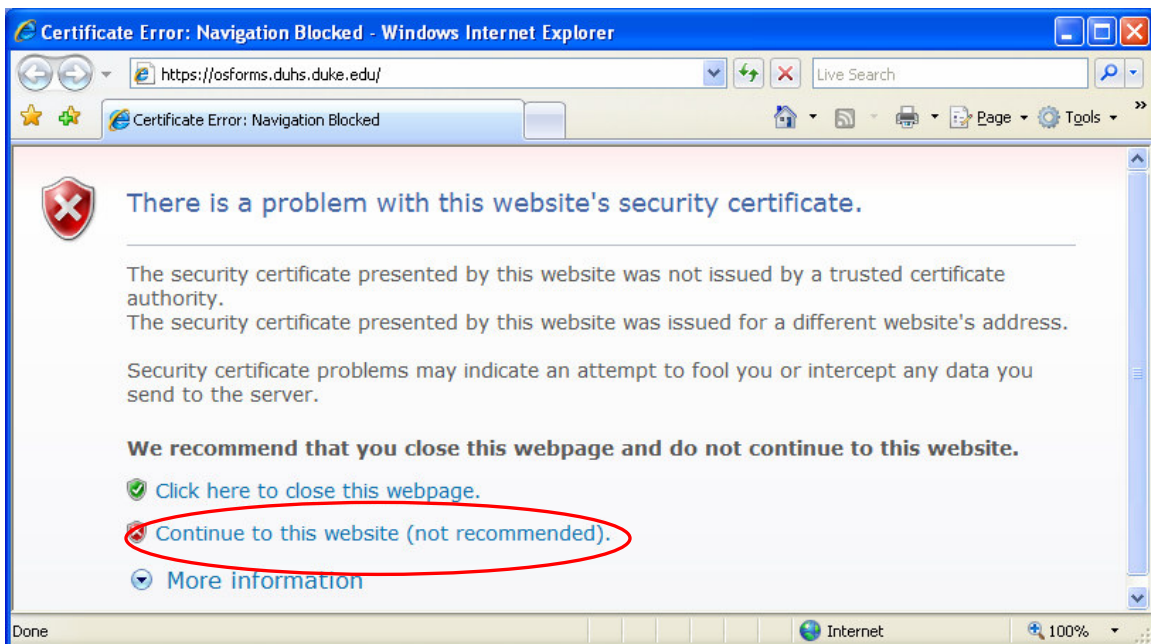

1. After click on the “Go to Online Submission secure login page”, you’ll see a security alert from Internet Explorer, Click “OK”

2. Then another warning about certificate will show up, Click on “Continue to this website”.

3. the third security alert will pop up. Click on “OK”

4. Then you should be able to get to our online submission page.