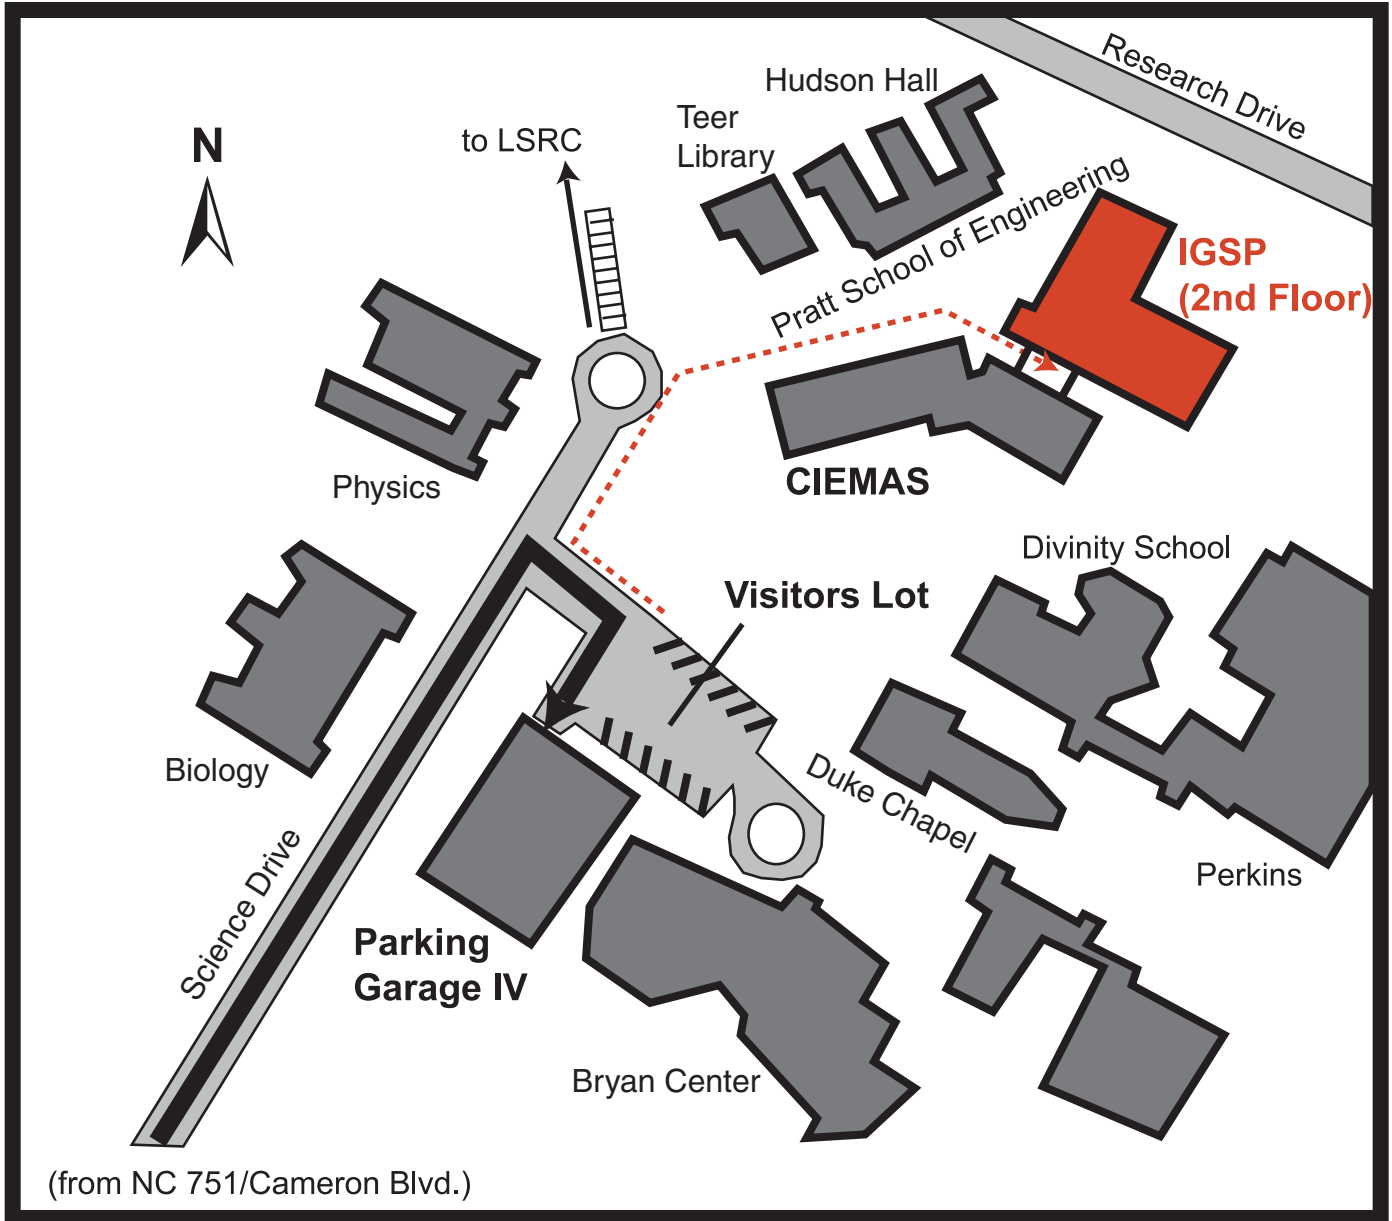

# Duke Institute for Genome Sciences & Policy

101 Science Drive, Durham, North Carolina 27708

(from NC 751/Cameron Blvd.)

### Walking Directions to IGSP CIEMAS offices from Bryan Center.

Turn right onto Science Drive from Bryan Center lot.

Past the circle, bear to the right between Pratt School of Engineering and CIEMAS.

In the breezeway between CIEMAS wings, enter elevator lobby through doors on left.

IGSP administrative offices are on the second floor, west wing (Rooms 2345 - 2379)